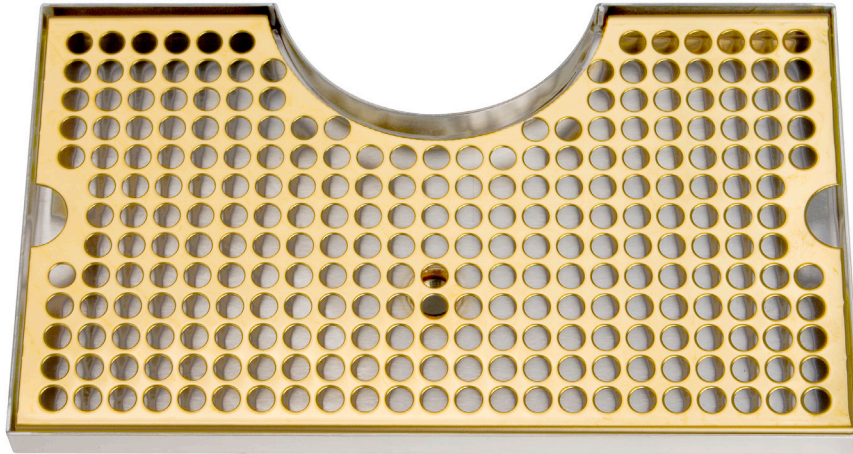

- Easy installation: simply drill one hole to locate and secure
- Robust 18 gauge stainless steel construction
- Welded corners, finished smooth for safety and appearance
- Perforated screen for maximum drip coverage

DP-920DSSPVD

PVD Brass / Stainless Steel

DP-920D

Stainless Steel

Part No.	Dimensions	Finish	Shipping Weight
DP-920D	7"W x 12"L x 3/4"H	Stainless Steel	2 kg
			4 lbs
DP-920DSSPVD	7"W x 12"L x 3/4"H	PVD Brass / Stainless Steel	2 kg
			4 lbs

Dimensions