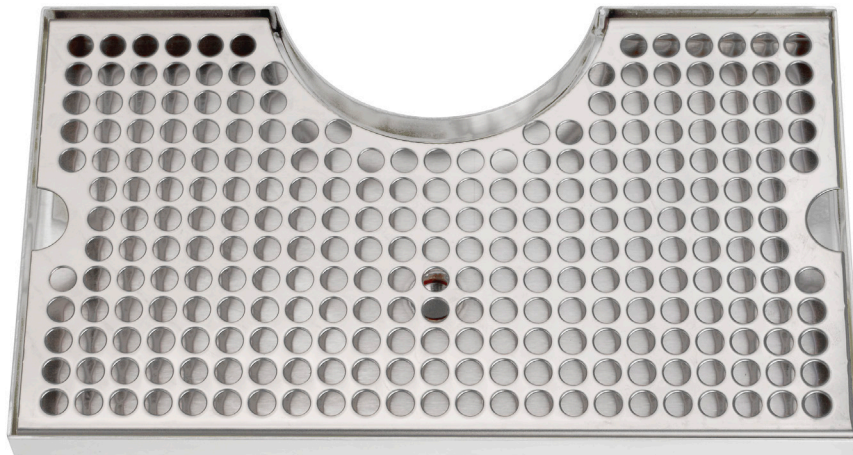

- Easy installation: simply drill one hole to locate and secure
- Robust 18 gauge stainless steel construction
- Welded corners, finished smooth for safety and appearance
- Perforated screen for maximum drip coverage

DP-920DSSPVD

PVD Brass / Stainless Steel

DP-920D

Stainless Steel

Part No.	Dimensions	Finish	Shipping Weight
DP-920D	7"W x 12"L x 3/4"H	Stainless Steel	2 kg
			4 lbs
DP-920DSSPVD	7"W x 12"L x 3/4"H	PVD Brass / Stainless Steel	2 kg
			4 lbs

Dimensions