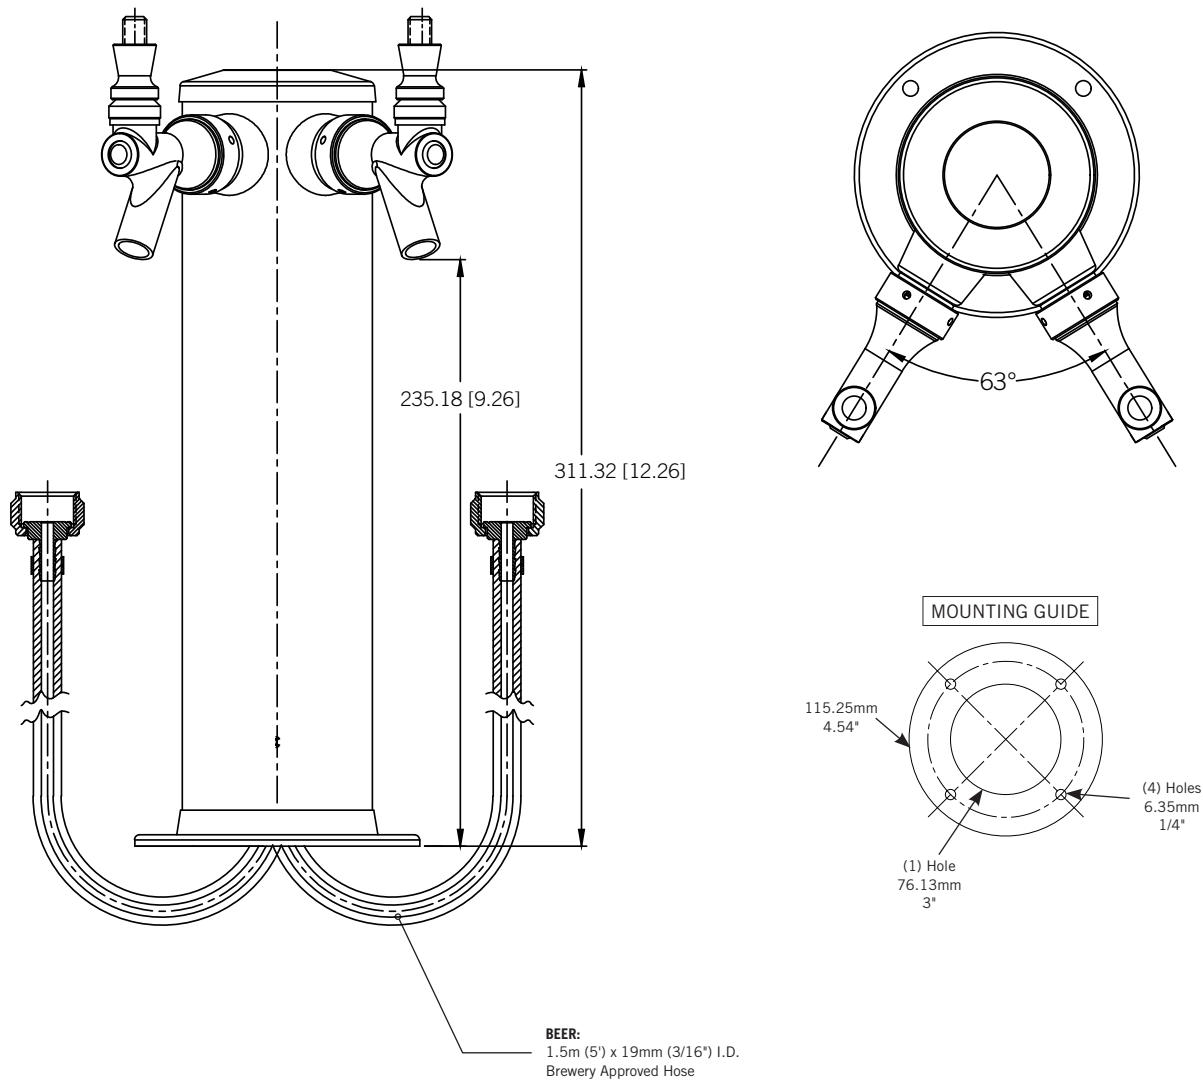

Part No.	Faucets	Dispense System	Finish	Shipping Weight
D4743DT	2	Air Cooled	Polished Stainless Steel	TBD
D4743DT-PVD	2	Air Cooled	PVD Brass	TBD

Dimensions

MICRO MATIC
Toll-Free: 1-866-327-4159
www.micromatic.com

West
19791 Bahama St.
Northridge, CA 91324
Tel. (818) 701-9765
Fax. (818) 701-9844

Central
10726 North Second St.
Machesney Park, IL 61115
Tel. (815) 968-7557
Fax. (815) 968-0363

Southeast
15111 Dispense Lane
Brooksville, FL 34604
Tel. (352) 799-6331
Fax. (352) 796-2429

Northeast
4601 Saucon Creek Rd.
Center Valley, PA 18034
Tel. (610) 625-4464
Fax. (610) 625-4466