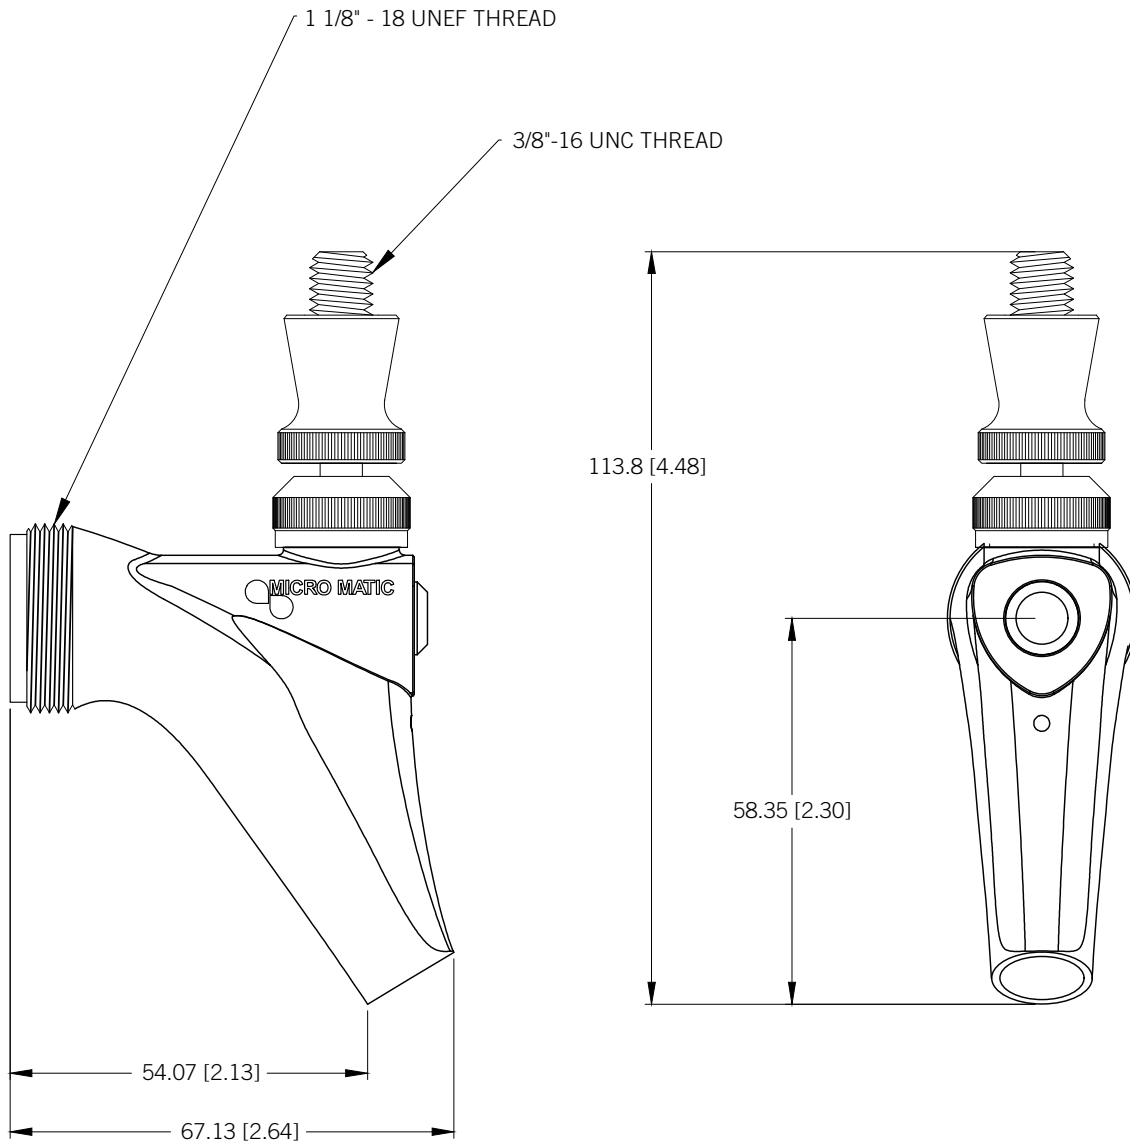

Part No.	Material	Finish	Description
304	304-grade stainless steel	Polished stainless steel	304 faucet with stainless steel lever. Dispense all beverages.

Dimensions

MICRO MATIC
Toll-Free: 1-866-327-4159
www.micromatic.com

West
19791 Bahama St.
Northridge, CA 91324
Tel. (818) 701-9765
Fax. (818) 701-9844

Central
10726 North Second St.
Machesney Park, IL 61115
Tel. (815) 968-7557
Fax. (815) 968-0363

Southeast
15111 Dispense Ln.
Brooksville, FL 34604
Tel. (352) 799-6331
Fax. (352) 796-2429

Northeast
4601 Saucon Creek Rd.
Center Valley, PA 18034
Tel. (610) 625-4464
Fax. (610) 625-4466